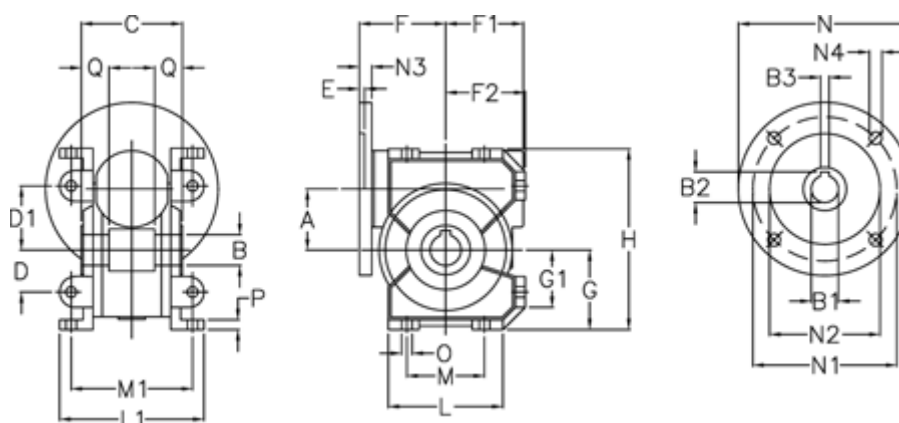

Article number: 3902049028028
 Description: Worm gear
 VF 49-U-28-71B14

Measures

A = 49.5	E = 3	L = 93	N4 = 6.5
B = 25 H7	F = 70	L1 = 117	O = 8.5
B1 E7 = 14	F1 = 63	M = 63	P = 8
B2 = 16.3	F2 = 64.5	M1 = 98.5	Q = 22.5
B3 H9 = 5	G = 64.5	N = 105	
C = 82	G1 = 46.5	N1 = 85	
D = 34	H = 146.5	N2 = 70	
D1 = 52	H1 = 110.5	N3 = 10.5	